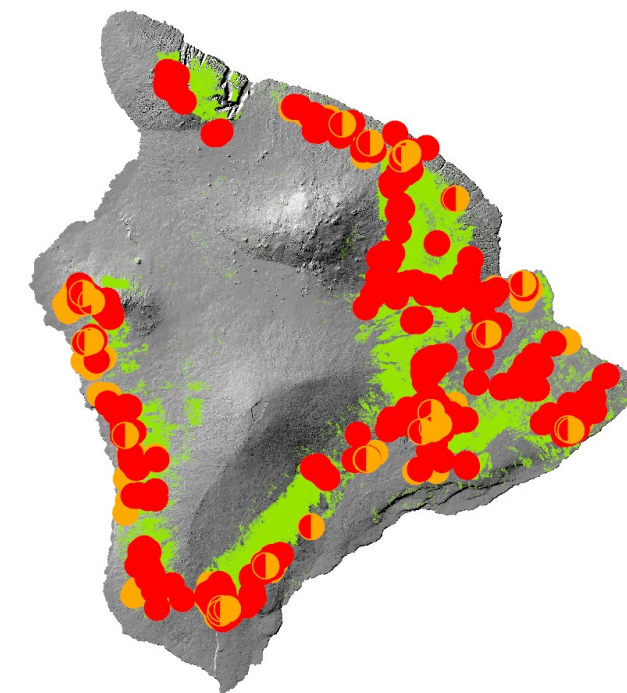

Division of Forestry & Wildlife

Invasive Species Info Briefing
January 26, 2024

Population estimates

- 1959: 9 deer, released near Pu'u o Kali
- 2021: >46,743 deer, KIA Hawaii Survey

Total Survey Area ~147,483 acres
Total Deer Count 46,743

Maui Island Deer Harvested by Year

Maui harvest levels near target

Hired 3 FTE axis deer coordinators

Draft Axis Deer Action Plan

Population surveys in progress

Fencing and containment

New 5,000-acre upcountry cooperative hunting area

Molokai surveys and action plan in 2024

Rapid 'Ōhi'a Death

Surveys

Hawai'i Statewide ROD Detections

Confirmed ROD Detections

- *C. lukuohia*
- *C. huliohia*
- Both Species
- 'Ōhi'a Forest

Map Produced by: Brian Tucker, Rapid 'Ōhi'a Death Data Manager
Imagery Source: State of Hawaii