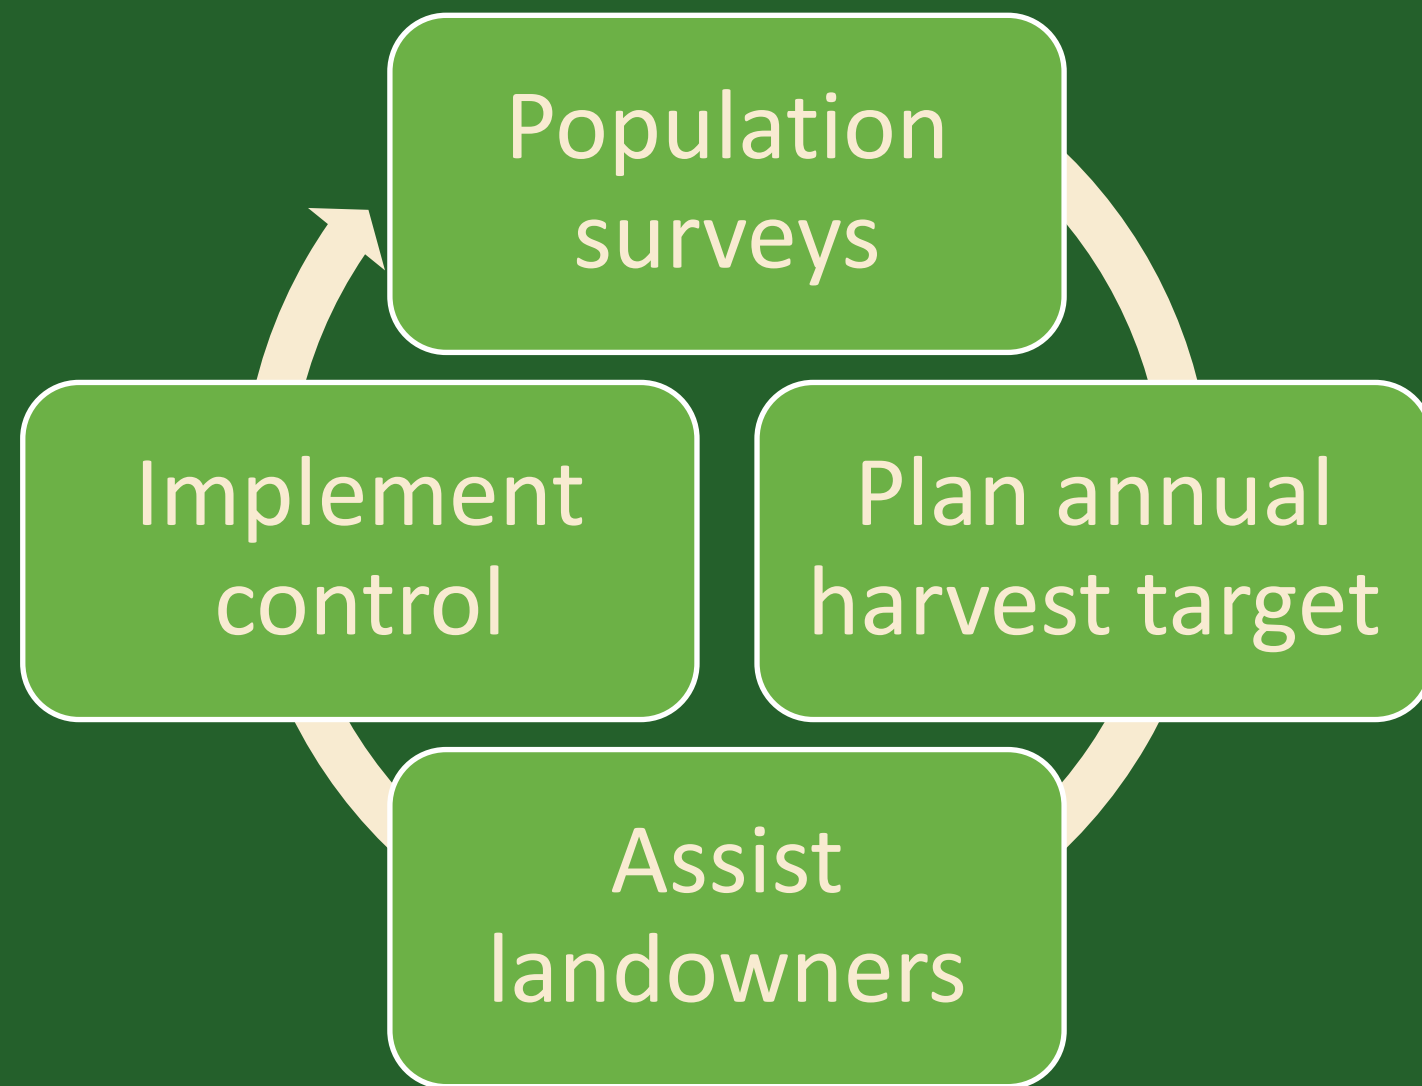

POPULATION MANAGEMENT

Harvest target

Estimated population = 60,000

Est. rate of increase = 20%

Harvest to stabilize = 12,000/year

Harvest to reduce = 18,000/year

STRATEGY & METHODS

Maui Axis Deer Task Force

Surveys and monitoring

Spatial planning & containment

Landowner assistance

- Public hunting
- Wildlife control permits
- Commercial & food donation
- Fencing, trapping, staff

Adaptive management

WORK IN PROGRESS