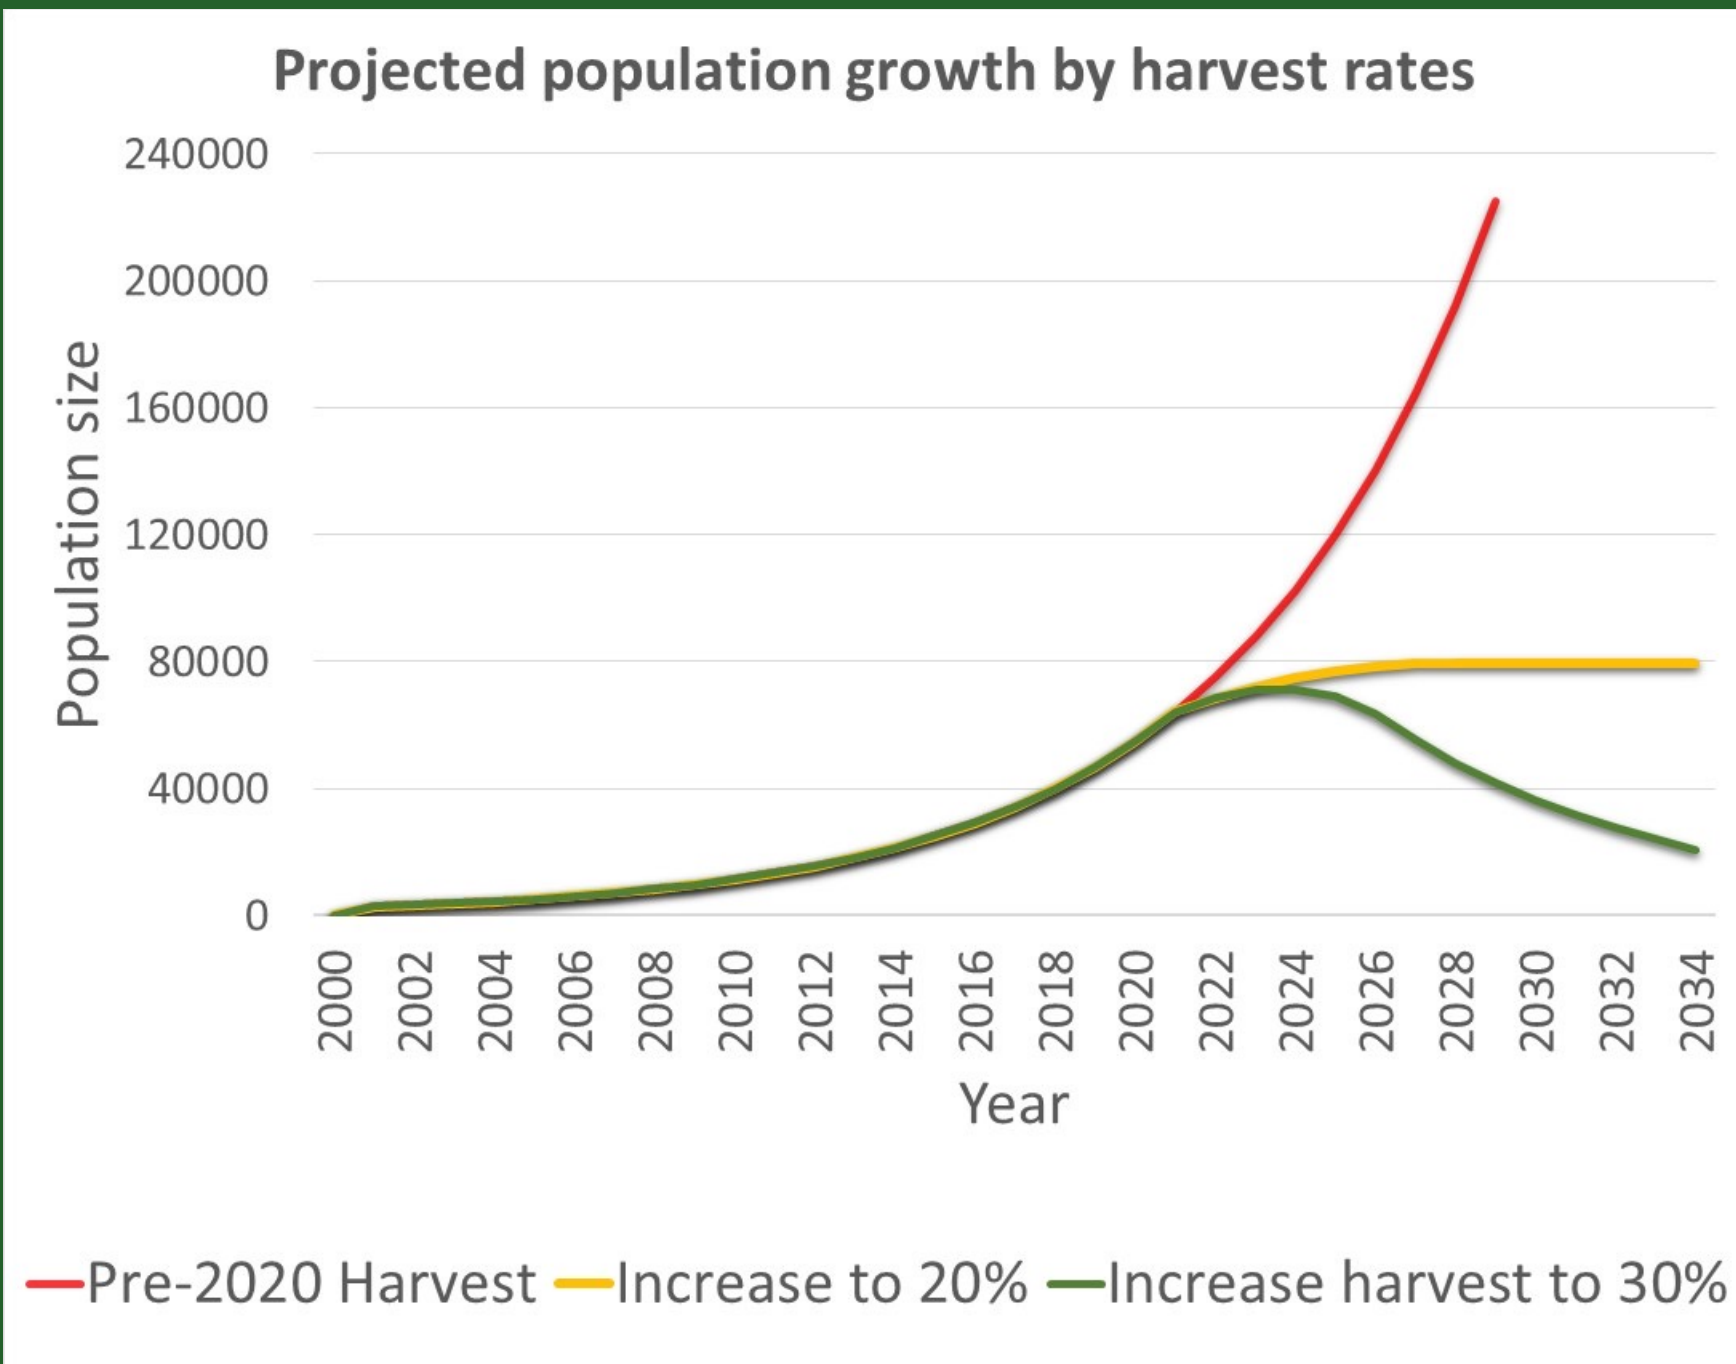

Division of Forestry & Wildlife

Invasive Species Info Briefing
January 26, 2024

Population estimates

- 1959: 9 deer, released near Pu'u o Kali
- 2021: >46,743 deer, KIA Hawaii Survey

Total Survey Area ~147,483 acres
Total Deer Count 46,743

POPULATION MANAGEMENT

Harvest target

Estimated population = 60,000

Est. rate of increase = 20%

Harvest to stabilize = 12,000/year

Harvest to reduce = 18,000/year

STRATEGY & METHODS

Maui Axis Deer Task Force