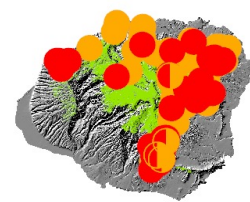

Hawai'i Statewide ROD Detections