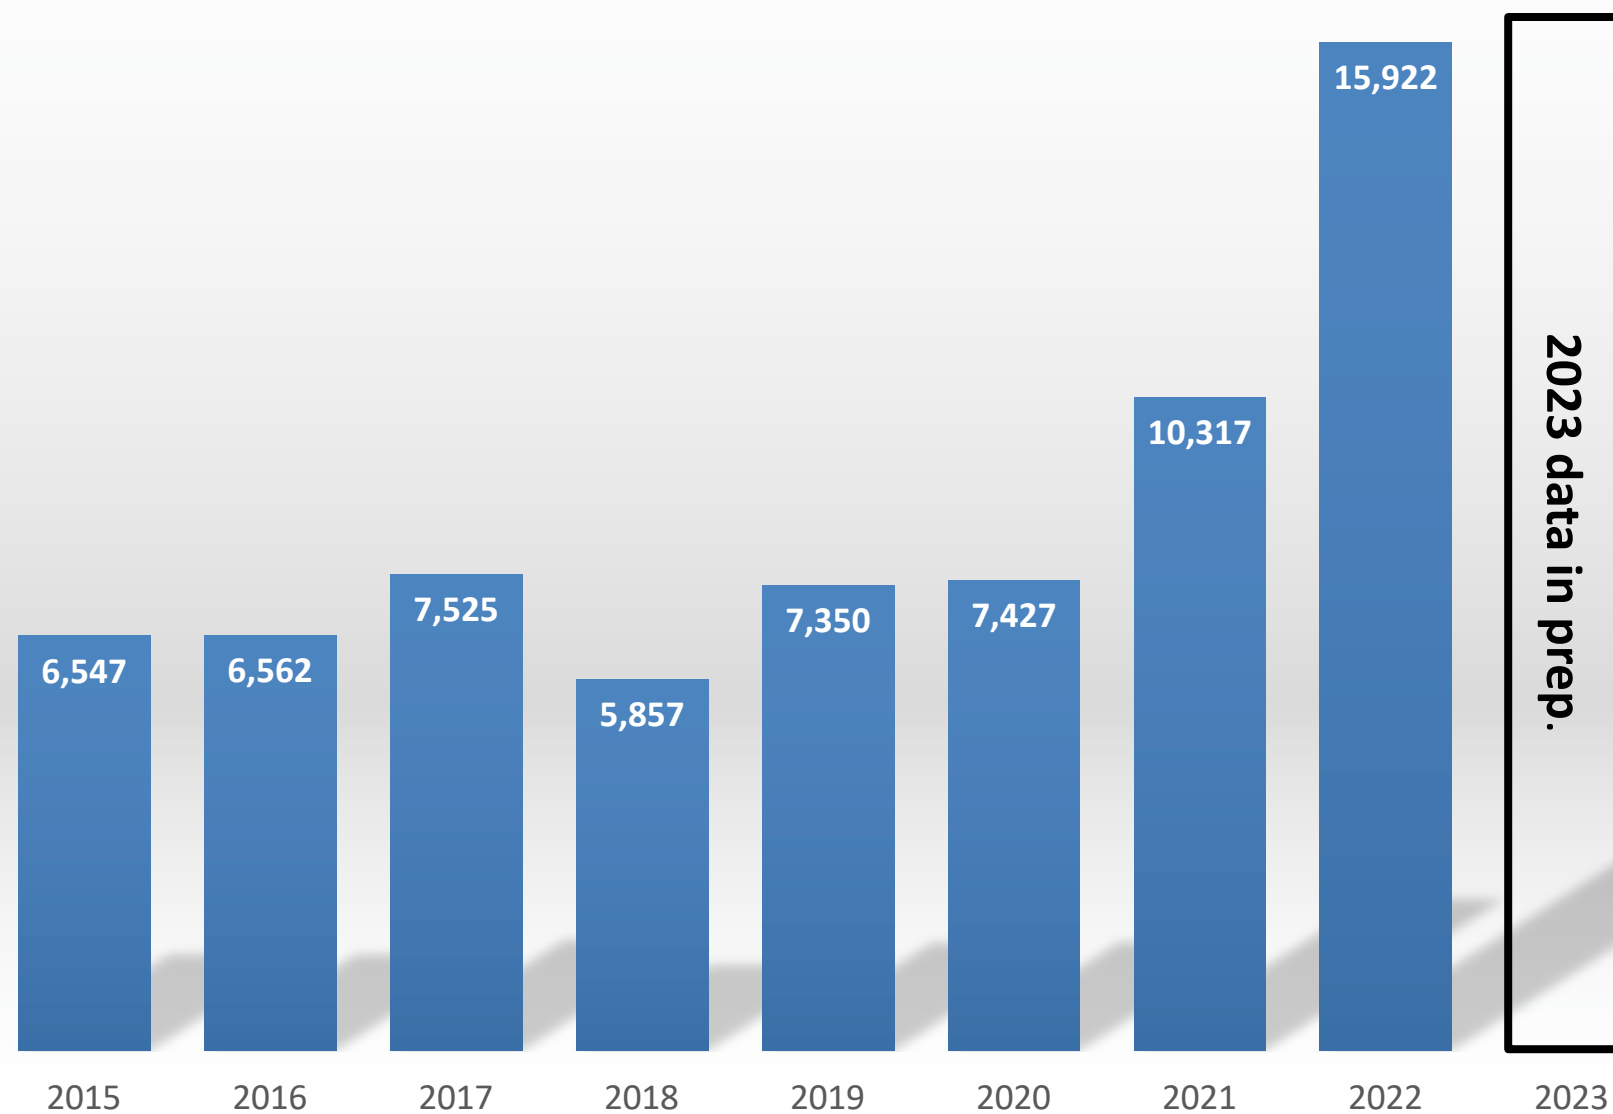

WORK IN PROGRESS

Maui Island Deer Harvested by Year

Maui harvest levels near target

Hired 3 FTE axis deer coordinators

Draft Axis Deer Action Plan

Population surveys in progress

Fencing and containment

New 5,000-acre upcountry cooperative hunting area

Molokai surveys and action plan in 2024