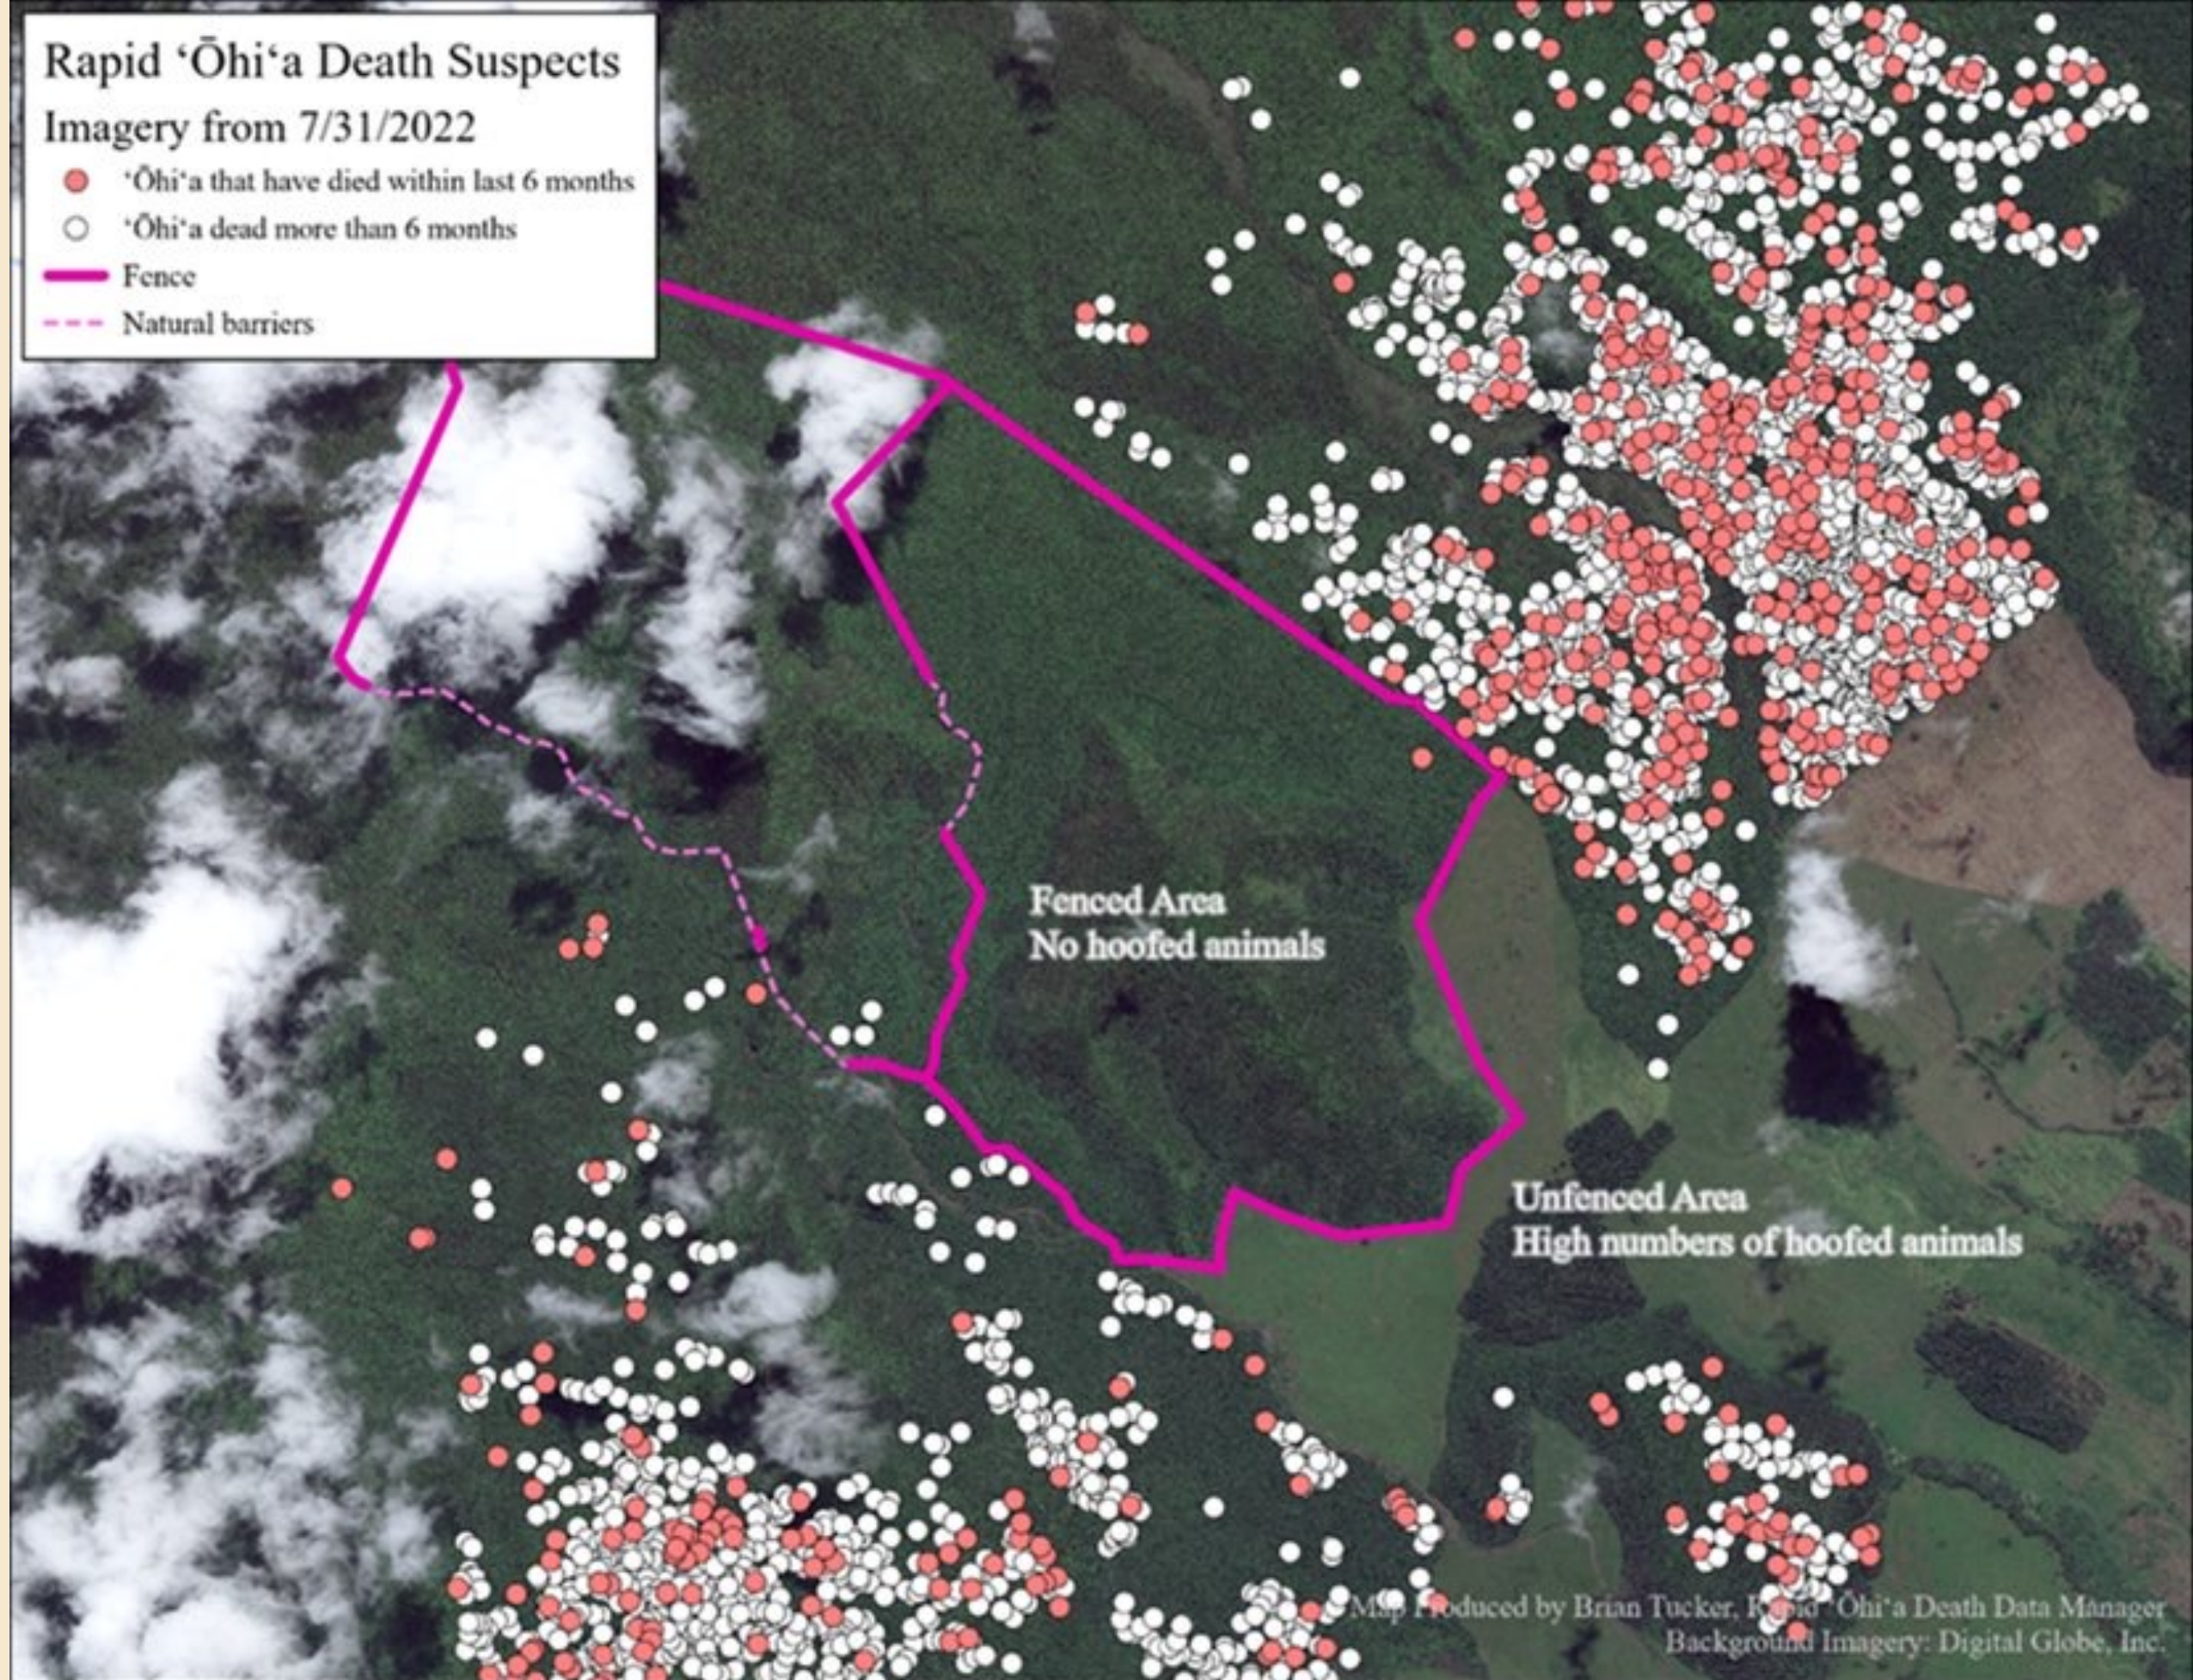

Interactions with Feral Animals