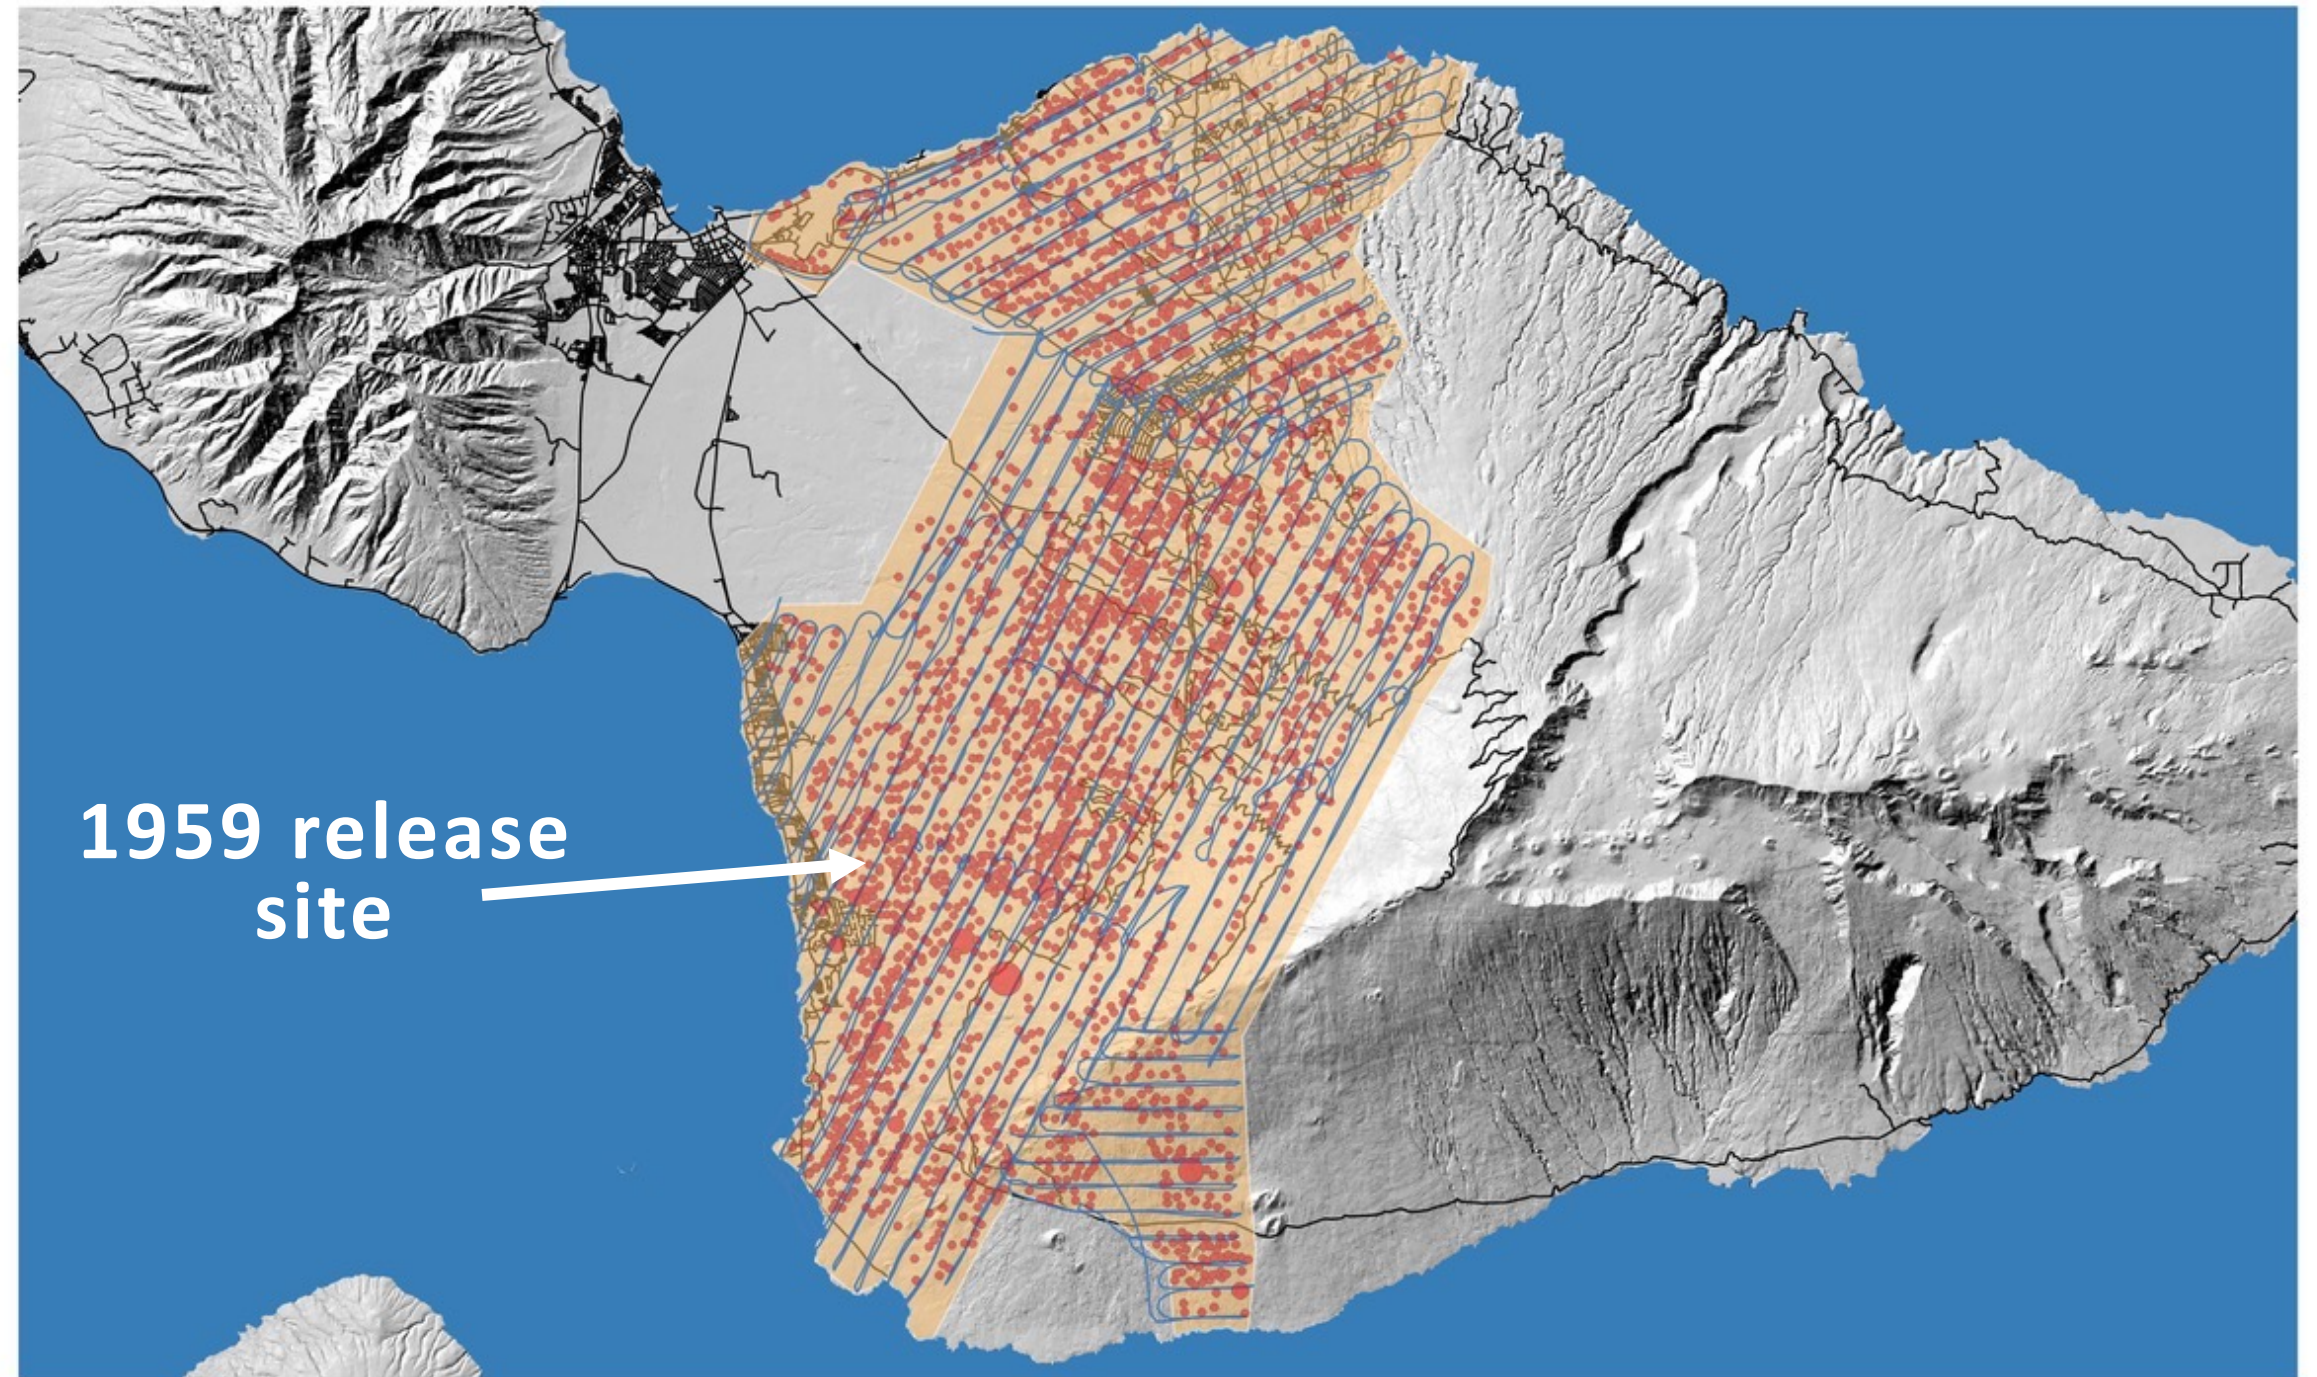

Division of Forestry & Wildlife

Invasive Species Info Briefing
January 26, 2024

Population estimates

- 1959: 9 deer, released near Pu'u o Kali
- 2021: >46,743 deer, KIA Hawaii Survey

Total Survey Area ~147,483 acres
Total Deer Count 46,743

0 2.5 5 mi

Count (# Deer)

• 1 - 251
• 251 - 501

• 501 - 750
• 750 - 1000

Completed Survey (147,483 Acres)
Completed Transects

Forestry & Wildlife

E mālama kākou i ka 'āina
dlnr.hawaii.gov/dofaw

Impacts