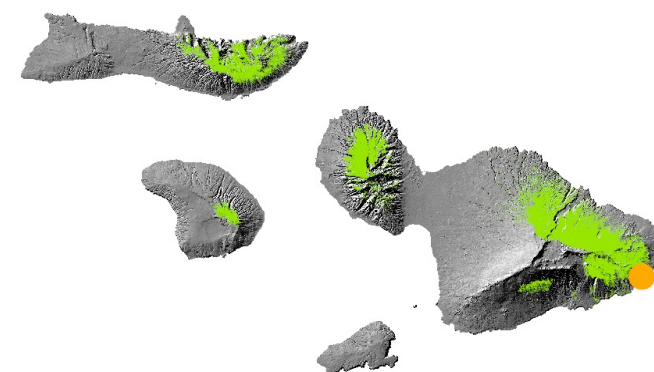

Hawai'i Statewide ROD Detections

Confirmed ROD Detections

- *C. lukuohia*
- *C. huliohia*
- Both Species
- 'Ōhi'a Forest

Map Produced by: Brian Tucker, Rapid 'Ōhi'a Death Data Manager
Imagery Source: State of Hawaii

Forestry & Wildlife

E mālama kākou i ka 'āina
dlnr.hawaii.gov/dofaw