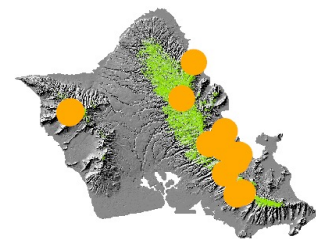

Hawai'i Statewide ROD Detections