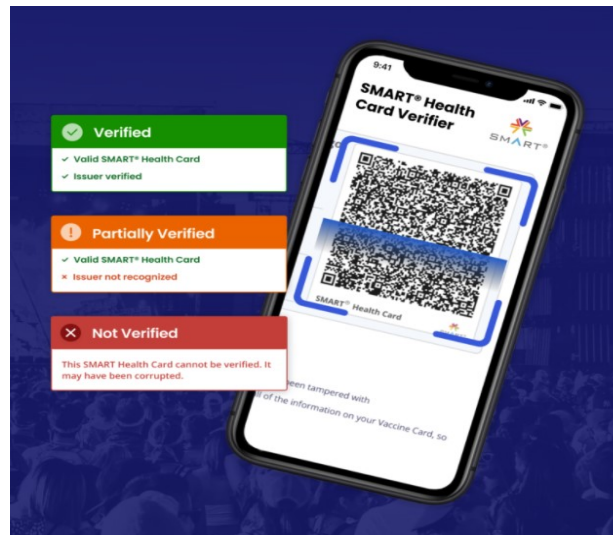

CAPITOL UPDATES

The Hawaii SMART Health Card app can be downloaded to any Apple device — iPhone or iPad — or to an Android device to scan the QR code.

For the app go to <https://thecommonsproject.org/smart-health-card-verifier>.

Safe-Access Oahu Program

Honolulu City & County Mayor Rick Blangiardi announced the "Safe Access Oahu Program" effective Sept. 13, 2021. It requires all employees, contractors, and volunteers of businesses, such as restaurants, bars, gyms, movie theaters, museums, arcades and other similar establishments, to show proof of full vaccination against COVID-19 or a negative COVID-19 test result each week in order to operate. See more at <https://www.oneoahu.org/safe-access-oahu>.

SAFE-ACCESS O'AHU PROGRAM

ACCEPTABLE PROOF OF VACCINATION

- A hard copy of a state-approved vaccination card
- A photocopy/digital copy of a state approved vaccination card
- A Hawai'i State-approved digital/smart device application confirming full vaccination status (i.e. QR code from Safe Travels, Smart Health Card, Clear, etc.)

f t i @HAWAIISENATE