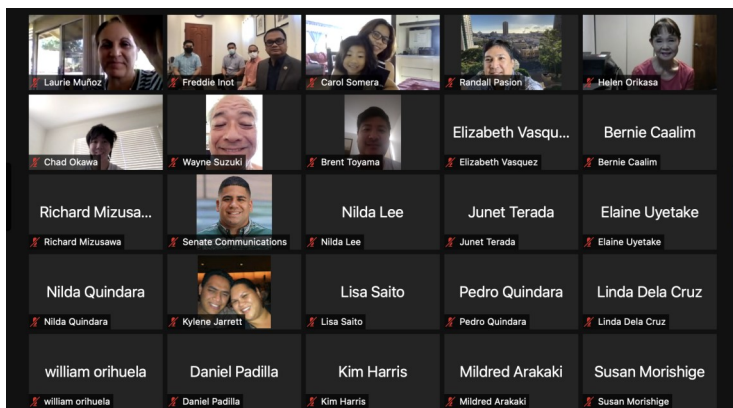

COMMUNITY UPDATES

Virtual Gratitude Prayer Rally on 9/11

What a blessing to have many constituents and non-constituents join the inaugural District 16 Virtual Gratitude Prayer Rally on Saturday, September 11 to commemorate the 20th anniversary of the 9/11 terrorist attacks. September 11 is also designated as National Day of Service and Remembrance. The interfaith, multi-denominational event included a gathering of faith based organizations and various houses of worship from Senate District 16, including ‘Aiea Hongwanji, Tenrikyo Koshinokuni Hawaii Church, St. Timothy Church, St. Elizabeth Church, Our Savior Lutheran, Pearlside Church, Our Lady of Good Counsel Church, Iglesia ni Cristo (Church of Christ), and the Church of Jesus Christ of Latter-Day Saints Newtown Ward. Key participants delivered a message, a meditation or prayer during the event along with interludes that included performances by Mrs. Hawai‘i USA 2021 Lei Llanos, Honolulu Symphony violinist Daniel Padilla, Broadway star Kristian Lei and an ensemble from Pearl City High School.