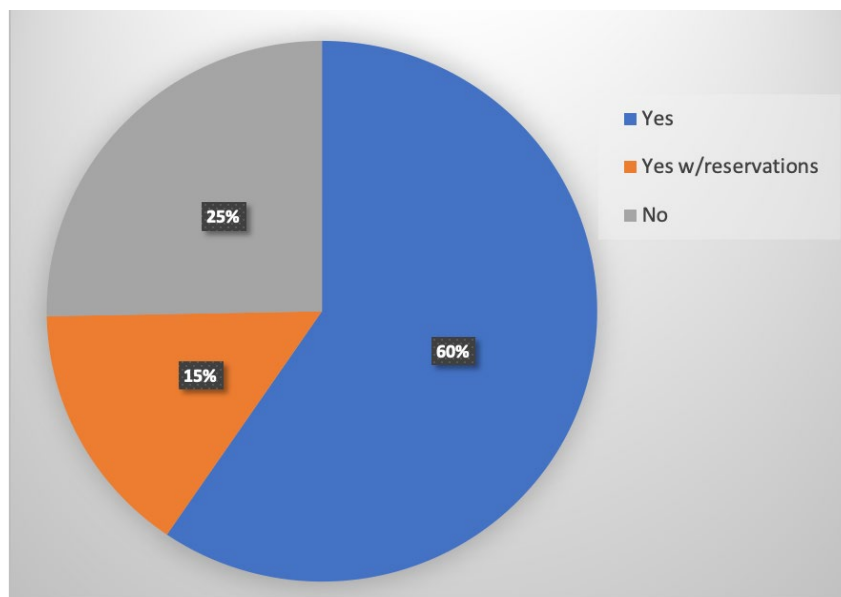

Build TMT on Mauna Kea?