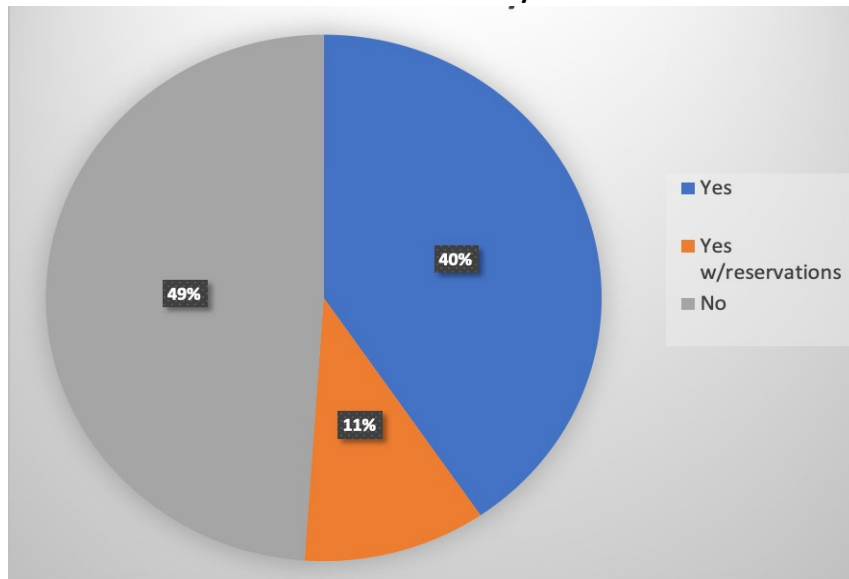

Tear down the Stairway to Heaven?