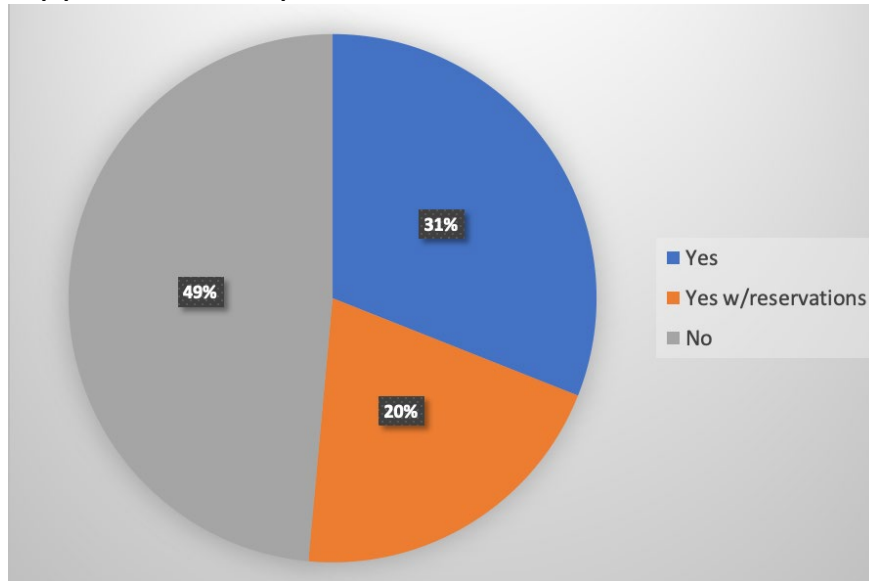

Approve the expansion of Hawaii Memorial Park?