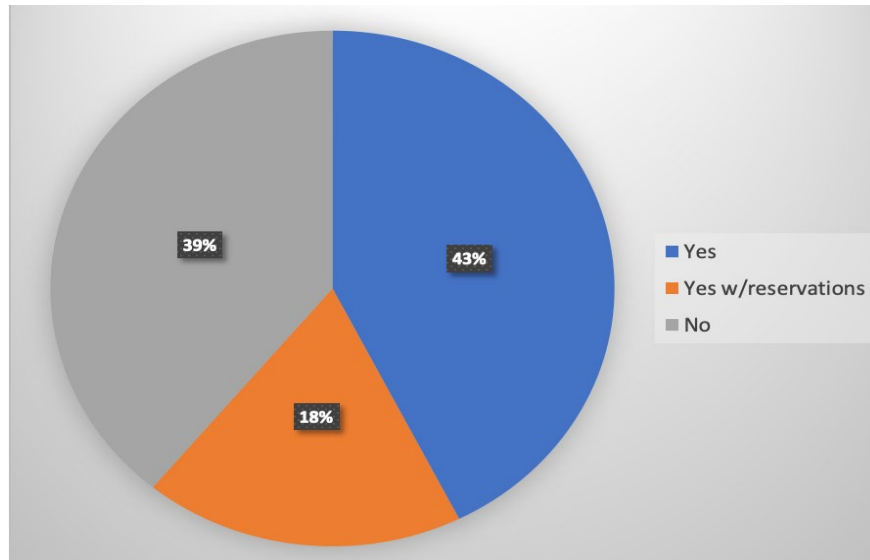

Should the state save Pali Lanes?