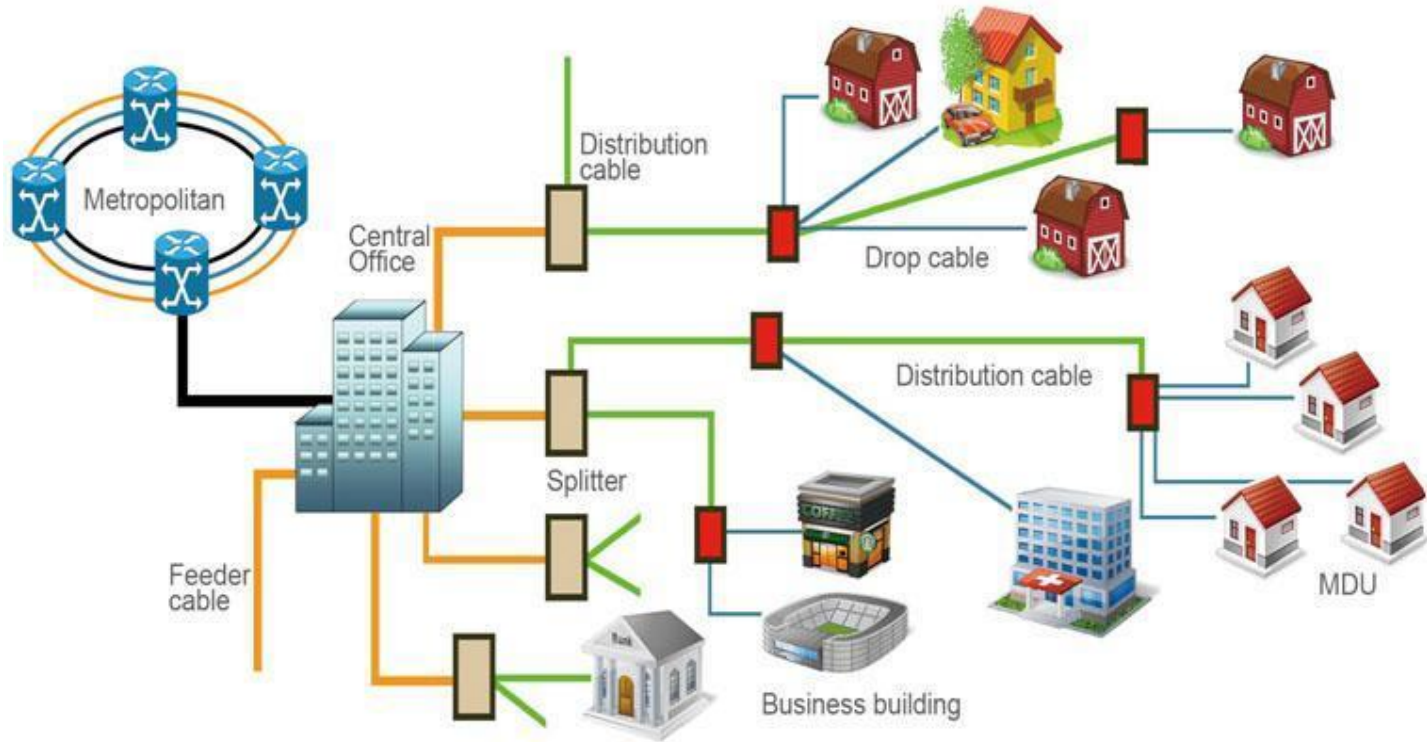

Hawaii Broadband

DBEDT 2020

'Ike Wai - To know water

Serving 145 million gallons of water per day to 1 million people

Hawaii Broadband Initiative

Mission

The mission of the **Hawaii Broadband Initiative is to ensure connectivity (subsea and terrestrial) to the global Internet is robust and resilient to create an international hub** for data transit and computing so that the availability of the cloud and essential broadband services is accessible to the residents and business throughout Hawaii, now and into the future.

Cable Landing Station

Data Center

Terrestrial Backhaul

Cable Landing Station

Transpacific submarine fiber

Undersea portion

4 - Horizontal Bores

Manhole

Terrestrial Backhaul

Fiber Optic Connectivity -
Fiber runs along rights of way in roads, guideways and along pole lines

Telecom distribution

CATV distribution

Principle of operation

What Are Small Cell Deployments?

Small cell deployments are complementary to towers, adding much needed coverage and capacity to urban and residential areas, venues, and anywhere large crowds gather

Wireless spectrum

Some everyday uses of the radio frequency spectrum