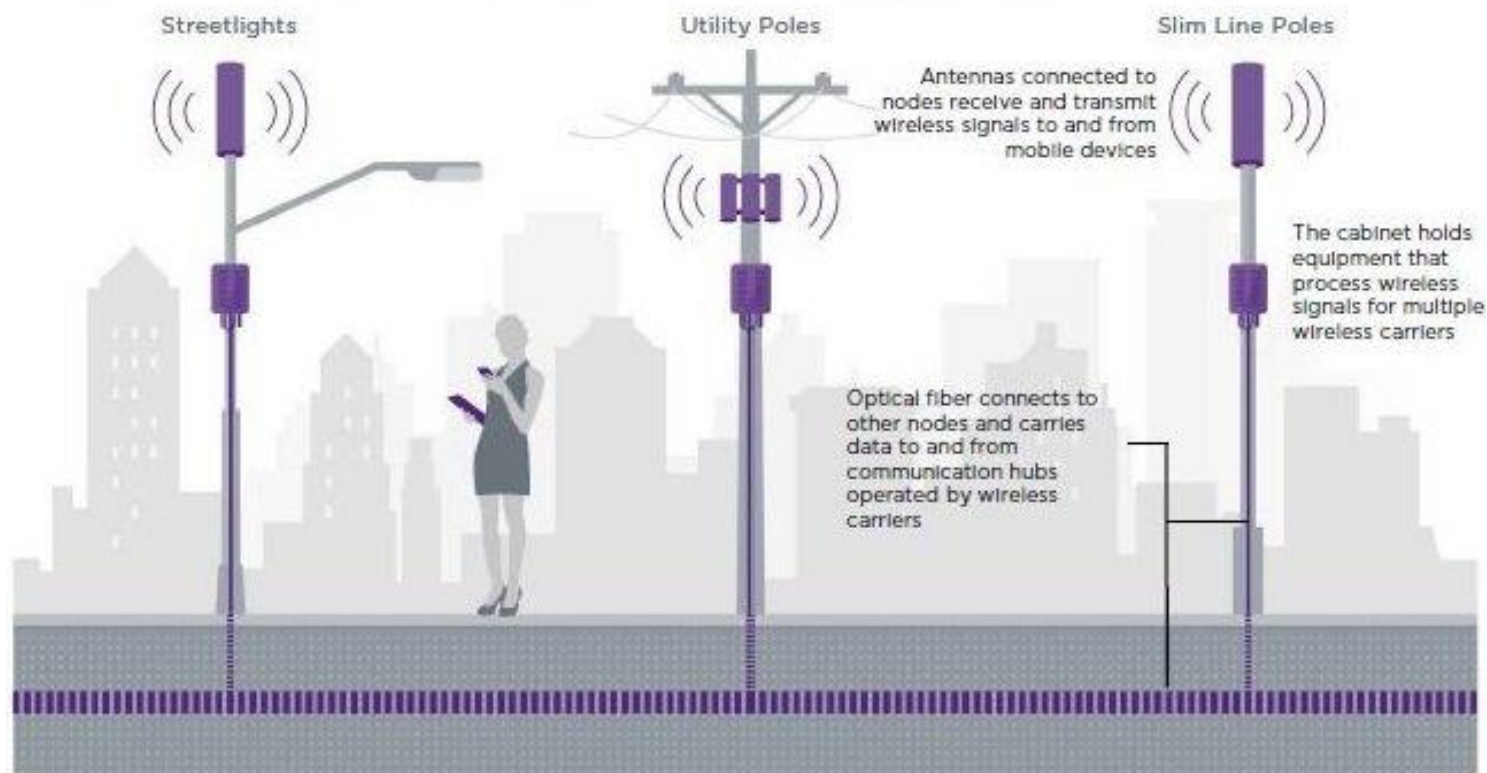

Cable Landing Station

Data Center

Terrestrial Backhaul

Cable Landing Station

Transpacific submarine fiber

Undersea portion

4 - Horizontal Bores

Manhole

Terrestrial Backhaul

Fiber Optic Connectivity -
Fiber runs along rights of way in roads, guideways and along pole lines

Telecom distribution

CATV distribution

Principle of operation

What Are Small Cell Deployments?

Small cell deployments are complementary to towers, adding much needed coverage and capacity to urban and residential areas, venues, and anywhere large crowds gather

Wireless spectrum

Some everyday uses of the radio frequency spectrum