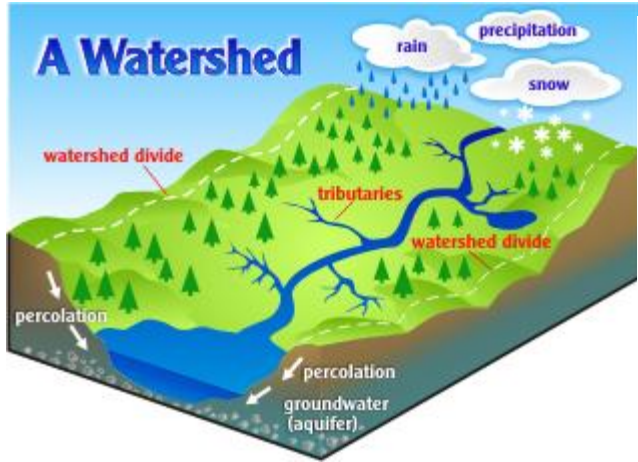

Hawaii Broadband

DBEDT 2020

'Ike Wai - To know water

Serving 145 million gallons of water per day to 1 million people

Hawaii Broadband Initiative

Mission

The mission of the **Hawaii Broadband Initiative is to ensure connectivity (subsea and terrestrial) to the global Internet is robust and resilient to create an international hub** for data transit and computing so that the availability of the cloud and essential broadband services is accessible to the residents and business throughout Hawaii, now and into the future.

Small cell deployments are complementary to towers, adding much needed coverage and capacity to urban and residential areas, venues, and anywhere large crowds gather

Wireless spectrum

Some everyday uses of the radio frequency spectrum