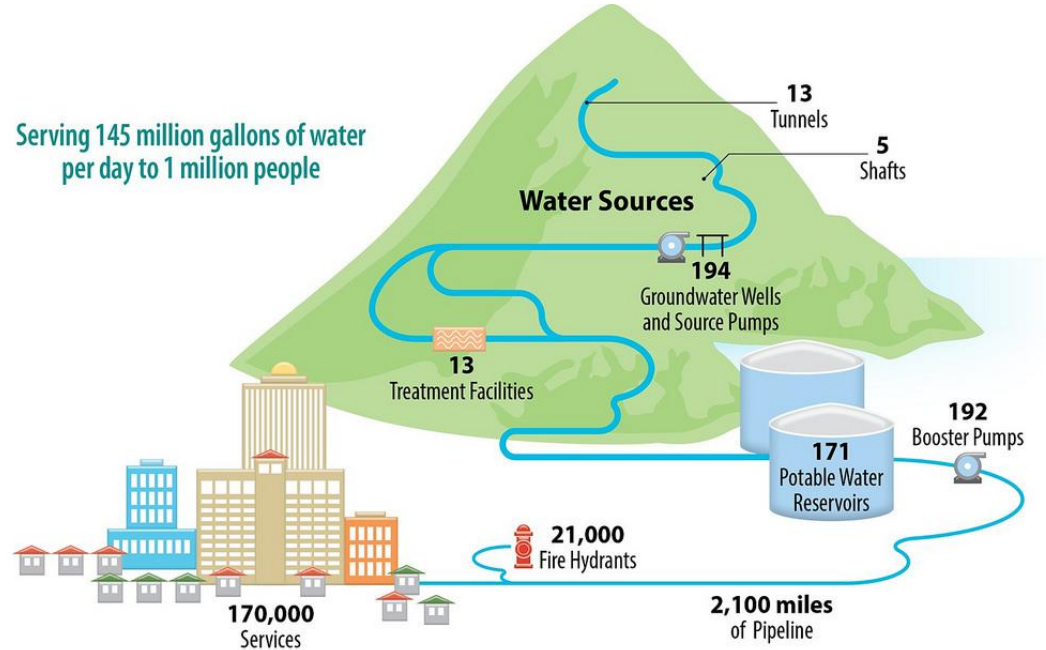

Hawaii Broadband

DBEDT 2020

'Ike Wai - To know water

Serving 145 million gallons of water per day to 1 million people

Hawaii Broadband Initiative

Mission

The mission of the **Hawaii Broadband Initiative is to ensure connectivity (subsea and terrestrial) to the global Internet is robust and resilient to create an international hub** for data transit and computing so that the availability of the cloud and essential broadband services is accessible to the residents and business throughout Hawaii, now and into the future.

Cable Landing Station

Data Center

Terrestrial Backhaul

Cable Landing Station

Transpacific submarine fiber

Undersea portion

4 - Horizontal Bores

Manhole