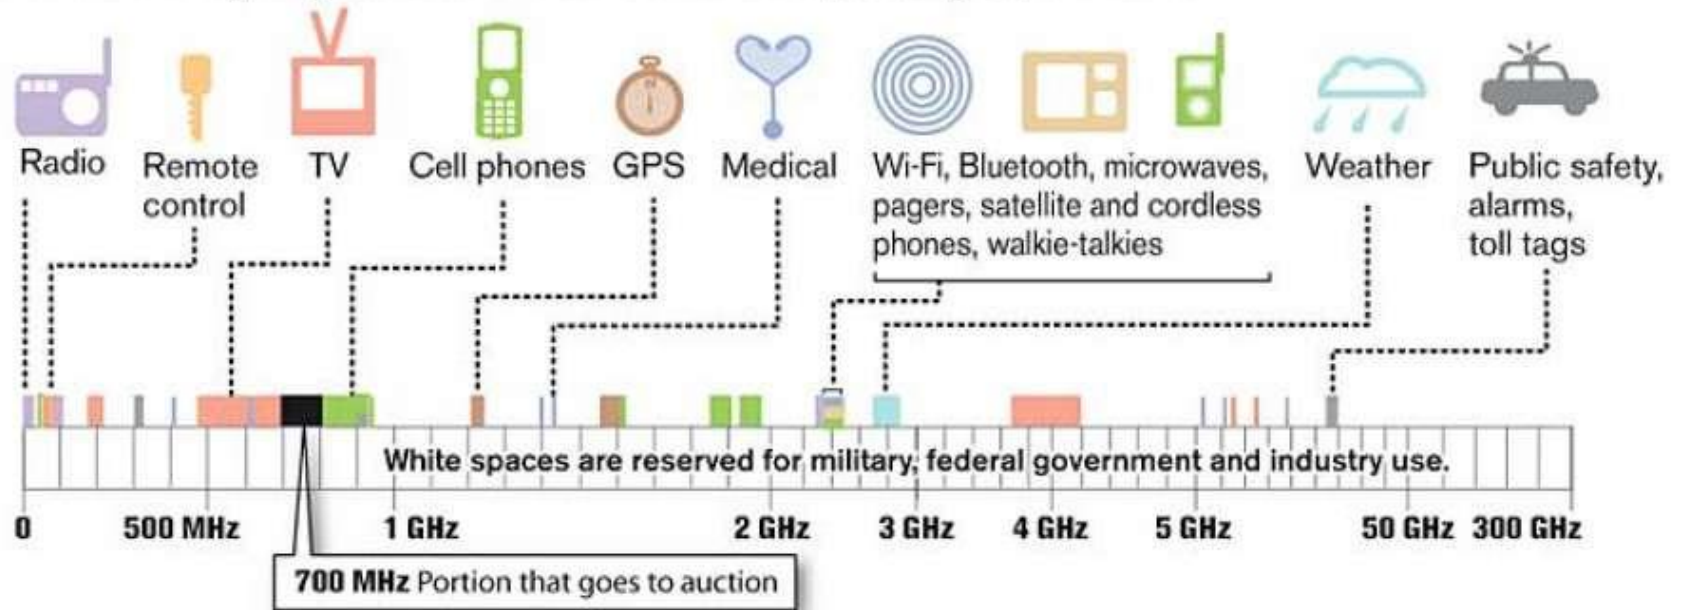

Cable Landing Station

Data Center

Terrestrial Backhaul

Cable Landing Station

Transpacific submarine fiber

Undersea portion

4 - Horizontal Bores

Manhole

Terrestrial Backhaul

Fiber Optic Connectivity -
Fiber runs along rights of way in roads, guideways and along pole lines

Telecom distribution

CATV distribution

Principle of operation

What Are Small Cell Deployments?

Small cell deployments are complementary to towers, adding much needed coverage and capacity to urban and residential areas, venues, and anywhere large crowds gather

Wireless spectrum

Some everyday uses of the radio frequency spectrum