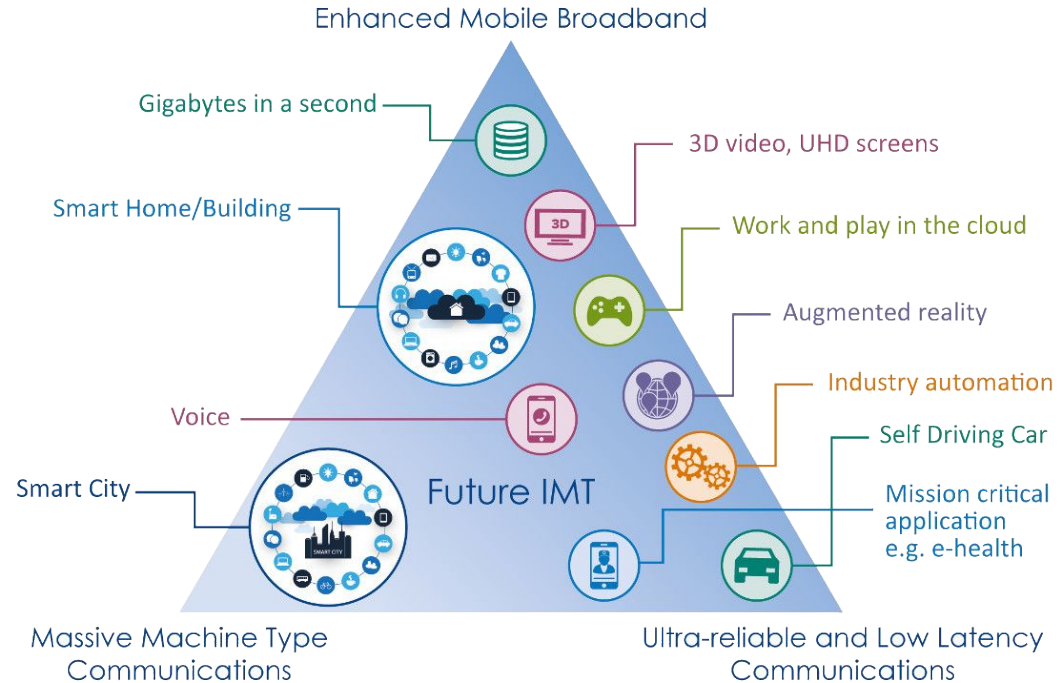

Hawaii Broadband

DBEDT 2020

'Ike Wai - To know water

Serving 145 million gallons of water per day to 1 million people

Hawaii Broadband Initiative

Mission

The mission of the **Hawaii Broadband Initiative is to ensure connectivity (subsea and terrestrial) to the global Internet is robust and resilient to create an international hub** for data transit and computing so that the availability of the cloud and essential broadband services is accessible to the residents and business throughout Hawaii, now and into the future.

Rural Community Networks

Broadband Strategy 2020 - Beyond

Carrier Neutral Cable Landing Station (CLS) -

Help to reduce barrier to entry for trans-Pacific fiber optic cables landing in Hawaii.

Terrestrial Backhaul Connectivity -

Encourage cost competitive options for terrestrial backhaul prices.

Small Cell Deployment -

Support initiatives throughout the state to deploy small cell and wireless technologies.

Interisland Fiber -

Explore options to build a more robust, resilient inter-Island fiber network.

Rural Broadband -

Support funding opportunities for rural broadband and community network projects

Connected Cities

The Growing Demand for Broadband

- Cloud
- Mobile
- AI / ML
- Edge / IoT

- Education
- Health
- Public Safety
- Agriculture
- Remote Work
- Entertainment