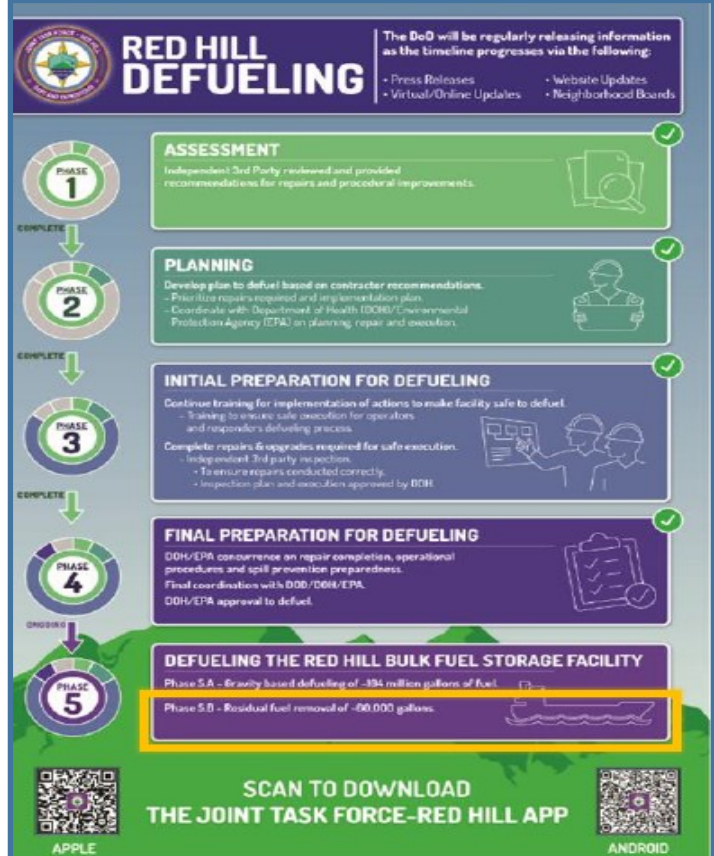

SENATOR DONNA MERCADO KIM

PROUDLY SERVING
DISTRICT 14

LILIHA PUUNUI ĀLEWA NEIGHBORHOOD BOARD COMMUNITY REPORT

JTF-Red Hill Defueling

Sen. Kim joined members of the Senate Committees on Agriculture and Environmental (AEN) and Health and Human Services (HHS) at a joint legislative info briefing on Nov. 2, 2023.

Navy officials not only updated legislators on the Joint Task Force (JTF) Red Hill Defueling that is currently in progress, but they also emphasized its commitment to rebuilding trust with the community. As of Nov. 10, the Navy reported removing approximately 89,223,876 gallons. The defueling is being conducted Monday through Friday. For more information, visit <https://www.pacom.mil/JTF-Red-Hill/Joint-Task-Force-Red-Hill/>

Currently both town-bound lanes of Likelike Highway are closed as crews work to replace 25 fractured ceiling rods discovered in a routine inspection. The replacement of the 25 rods is projected to be complete and both lanes reopened by 4:30 a.m. Monday, Nov. 20.